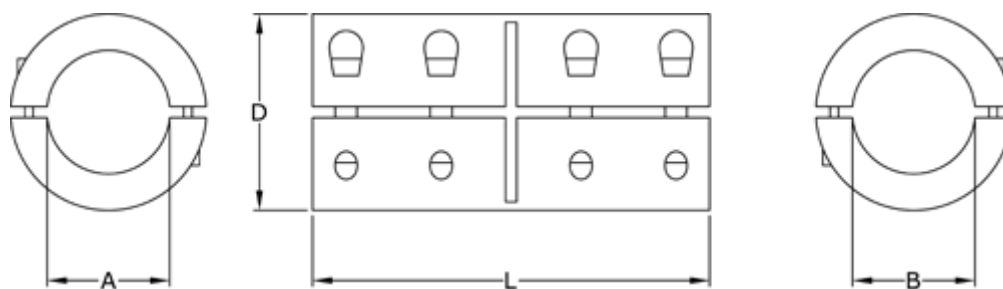

Data Sheet

Article number: 3323046602010

Description: Rigid coupling size 10 bore 10/10 mm
Two piece clamp, stainless

Measures

A = 10

B = 10

D = 29

L = 45

Screw = M4x12